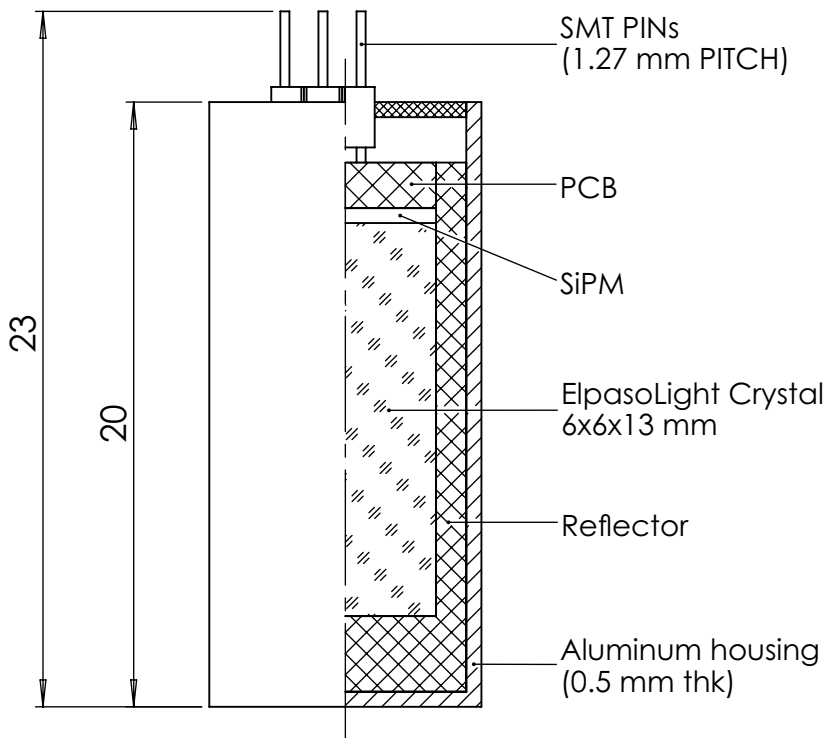

SCALE 4:1

PROPRIETARY AND CONFIDENTIAL
THE INFORMATION CONTAINED IN THIS
DRAWING IS THE SOLE PROPERTY OF
CAPESYM, INC. ANY REPRODUCTION
IN PART OR AS A WHOLE WITHOUT
THE WRITTEN PERMISSION OF
CAPESYM, INC. IS PROHIBITED.

		DIMENSIONS ARE IN MM TOLERANCES: FRACTIONAL $\pm$ ANGULAR: MACH $\pm$ BEND $\pm$ TWO PLACE DECIMAL $\pm$ THREE PLACE DECIMAL $\pm$		NAME	DATE
			DRAWN	AN	01/15/21
			CHECKED	IK	01/15/21
			ENG APPR.		
				MFG APPR.	
				Q.A.	
				COMMENTS:	
NEXT ASSY	USED ON	FINISH			
APPLICATION		DO NOT SCALE DRAWING			

CapeScint.com

Elpasolight
nEL-6x13c-SiPM
Detector assembly

SIZE	DWG. NO.	REV.
A		1
SCALE: 4:1	WEIGHT: 5 g	SHEET 1 OF 1